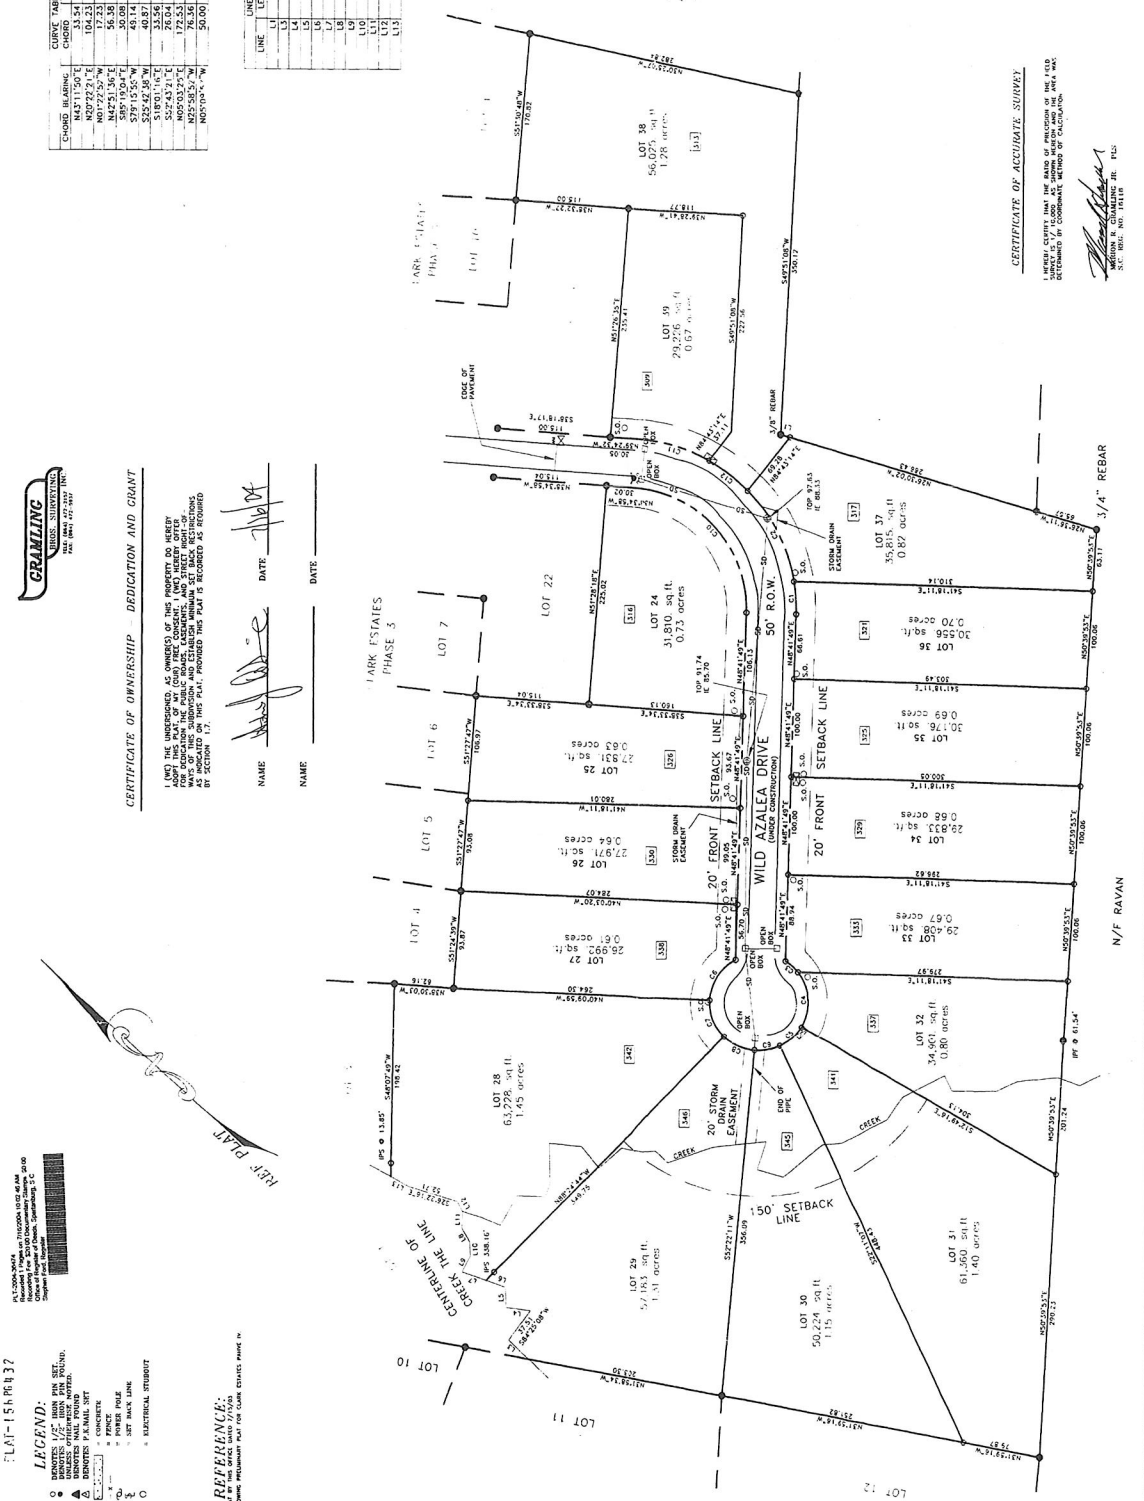

FINAL PLAT SHOWING: CLARK ESTATES III PHASE II

I HEREBY STATE TO THE BEST OF MY KNOWLEDGE, INFORMATION, AND BELIEF, THE SURVEY SHOWN HEREON WAS MADE IN ACCORDANCE WITH THE REQUIREMENTS OF THE GEORGIA SURVEYING ACT...